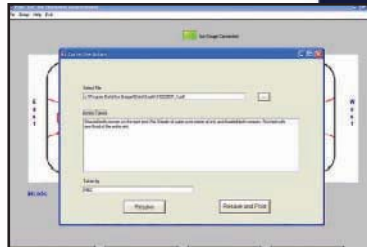

The on-screen Rink Diagram shows you where you have measured and where you need to measure.

When you are finished measuring the rink the data is downloaded to your computer where the custom software package allows you to manage the data and print reports. The software can effectively manage data for up to 8 ice sheets.

Use the IceTec 8 to keep your rink level, safe and rink-ready in record time – maintaining proper and consistent ice thickness lowers energy costs and improves set-up times. Lines and logos are brighter and clearer and the possibility of injuries or delays due to blowouts are virtually eliminated.

Patent Pending

It's all about... The Ice

IceTec 8 is *Easy* to Use

1. Upload a Pattern to the Tool
2. Measure the Rink
3. Download the Data
4. Add Directions for the Ice Technician
5. Print Report
6. Record Corrective Action and Save